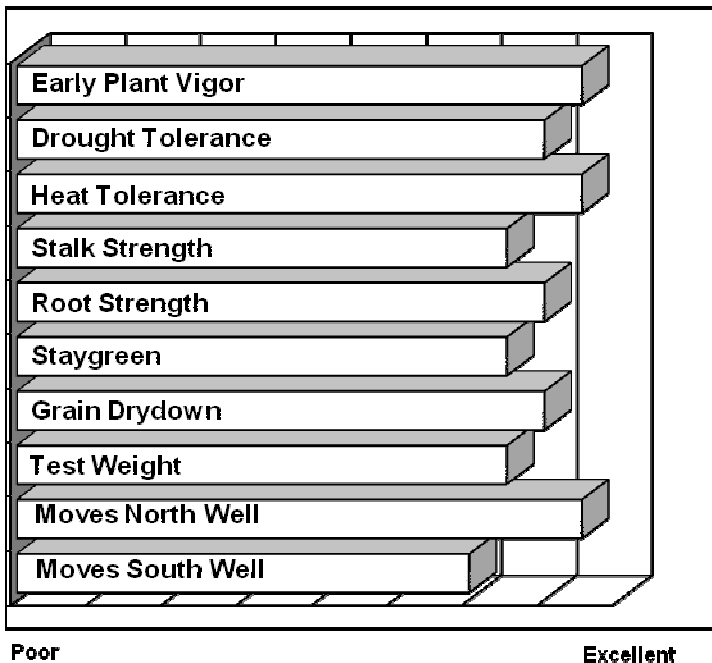

- Exciting new, early genetics with YieldGard VT Triple™ insect protection
- Intact plants through harvest with very good root and stalk strength
- Moderately flexing ears with high quality grain and test weight
- Widely adapted east and west, with more yield and drier than R4006VBW
- Early flower for this maturity allows excellent movement north

AGRONOMICS

PLANT CHARACTERISTICS

Plant Height	Medium Tall
Ear Height	Medium
Leaf Attitude	Semi Upright
Ear Type	Moderate Flex
Kernel Rows	16-20
Cob Color	Red
Husk Cover	Semi Open
Ear Shank Length	Short
Flowering for Maturity	Early
Black Layer for Maturity	Average