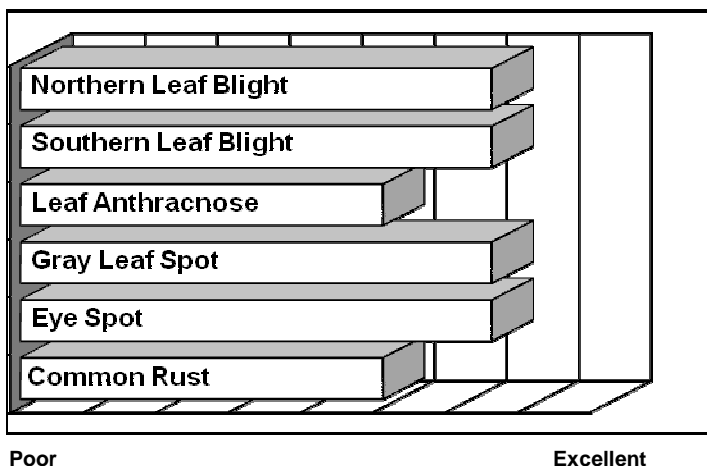

DISEASE TOLERANCE

Application	Excellent	Very Good	Good	Fair
MANAGEMENT				
High Input Management	X			
Low Input Management			X	
Corn after Corn		X		
No Till/Limited Tillage	X			
Delayed Harvest	X			
Silage Use			X	
PLANT POPULATIONS				
Less Than Optimum				X
Optimum Population	28,000 – 34,000 plants/acre			
More Than Optimum		X