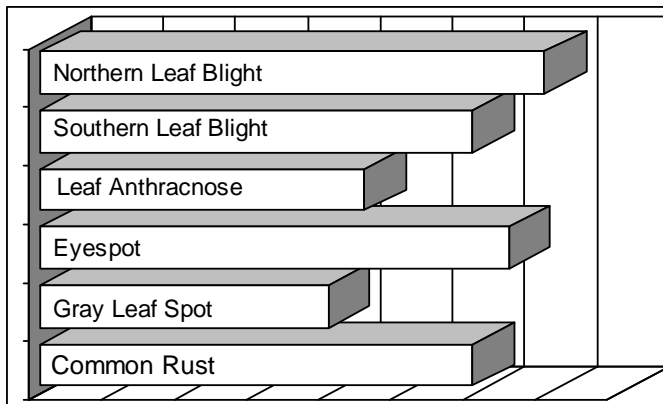

- High yields with YieldGard VT Triple™ corn borer and rootworm control
- Earlier than AV 4006YPRR, but with the same kind of high yield potential
- Widely adapted, east and west, in the 83-90 day markets
- Can push the window north due to relatively early flowering date
- Medium height plants with very good root and stalk strength

AGRONOMICS

Poor

Excellent

DISEASE TOLERANCE

Poor

Excellent

PLANT CHARACTERISTICS

Plant Height	Medium
Ear Height	Medium
Leaf Attitude	Semi Upright
Ear Type	Girthy, Limited Flex
Kernel Rows	16-20
Cob Color	Red
Husk Cover	Medium
GDUs to Flower	1210
GDUs to Maturity	2200

Application	Excellent	Very Good	Good	Fair
MANAGEMENT				
High Input Management	X			
Low Input Management		X		
Corn after Corn	X			
No Till/Limited Tillage		X		
Delayed Harvest	X			
Silage Use			X	
PLANT POPULATIONS				
Less Than Optimum			X	
Optimum Population	28,000 – 34,000 plants/acre			
More Than Optimum		X		