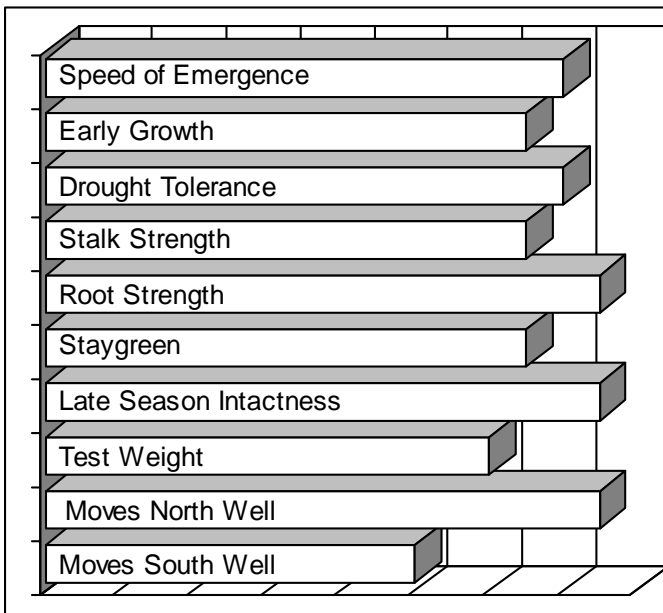

- High yields with YieldGard VT Triple™ corn borer and rootworm control
- Earlier than AV 4006YPRR, but with the same kind of high yield potential
- Widely adapted, east and west, in the 83-90 day markets
- Can push the window north due to relatively early flowering date
- Medium height plants with very good root and stalk strength

AGRONOMICS

Poor

Excellent

DISEASE TOLERANCE

Poor

Excellent

PLANT CHARACTERISTICS

Plant Height	Medium
Ear Height	Medium
Leaf Attitude	Semi Upright
Ear Type	Girthy, Limited Flex
Kernel Rows	16-20
Cob Color	Red
Husk Cover	Medium
GDUs to Flower	1210
GDUs to Maturity	2200

Application	Excellent	Very Good	Good	Fair
MANAGEMENT				
High Input Management	X			
Low Input Management		X		
Corn after Corn	X			
No Till/Limited Tillage		X		
Delayed Harvest	X			
Silage Use			X	
PLANT POPULATIONS				
Less Than Optimum			X	
Optimum Population	28,000 – 34,000 plants/acre			
More Than Optimum		X		