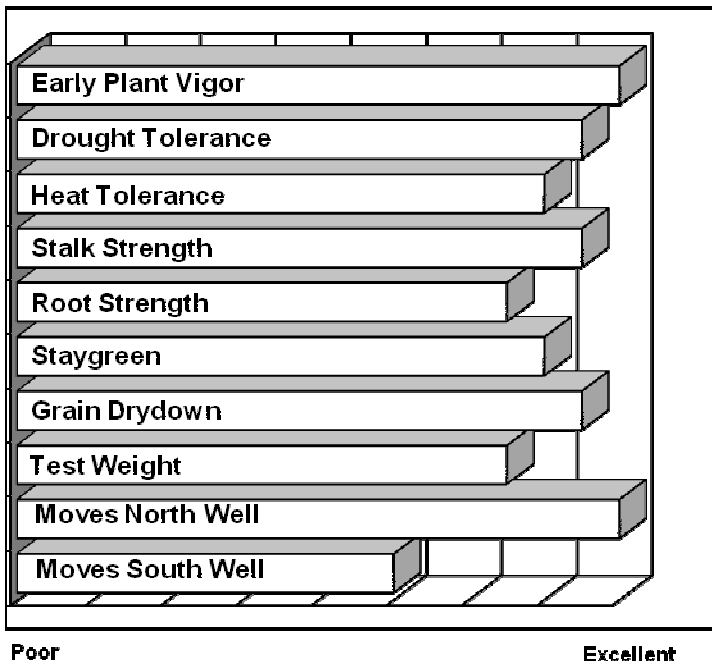

- **New, early, stress tolerant genetics with Roundup® herbicide tolerance**
- **Vigorous early plant growth and lush green, intact, late season appearance**
- **Early flower for this maturity allows excellent movement north**
- **Great stress tolerance on more variable soils as a full season option north**
- **Promising, early potential RR2 refuge replacement option for AV 2601R2**

AGRONOMICS

PLANT CHARACTERISTICS

Plant Height	Medium
Ear Height	Medium
Leaf Attitude	Semi Upright
Ear Type	Moderate Flex
Kernel Rows	14-18
Cob Color	Red
Husk Cover	Semi Open
Ear Shank Length	Medium
Flowering for Maturity	Early
Black Layer for Maturity	Average