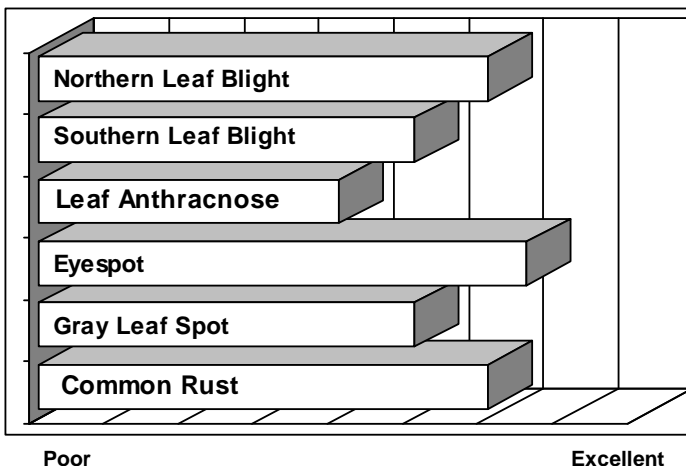

DISEASE TOLERANCE

Application	Excellent	Very Good	Good	Fair
MANAGEMENT				
High Input Management	X			
Low Input Management		X		
Corn after Corn	X			
No Till/Limited Tillage	X			
Delayed Harvest		X		
Silage Use			X	
PLANT POPULATIONS				
Less Than Optimum				X
Optimum Population	28,000 – 34,000 plants/acre			
More Than Optimum		X