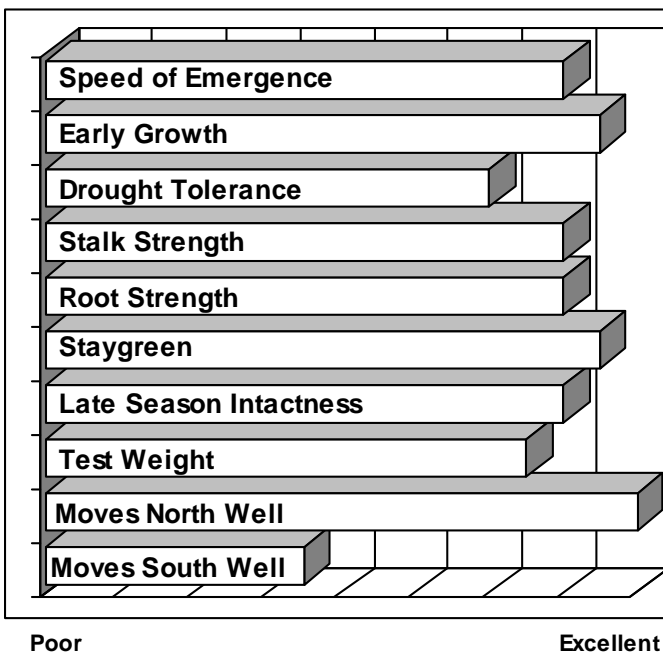

- Early maturing dent type corn that will mature normally when pushed north
- Early flower date allows use in early 80 day markets such as North Dakota
- Fast drying grain with good test weight on semi flexing ears
- Medium height plants with very good stay green and fall intactness
- Consistent high yields through the northern cornbelt during 2006 and 2007

AGRONOMICS

PLANT CHARACTERISTICS

Plant Height	Medium
Ear Height	Medium
Leaf Attitude	Semi Upright
Ear Type	Moderate Flex
Kernel Rows	14 - 16
Cob Color	Red
Husk Cover	Medium
GDUs to Flower	1190
GDUs to Maturity	2150

DISEASE TOLERANCE

Application	Excellent	Very Good	Good	Fair
MANAGEMENT				
High Input Management	X			
Low Input Management		X		
Corn after Corn	X			
No Till/Limited Tillage	X			
Delayed Harvest		X		
Silage Use			X	
PLANT POPULATIONS				
Less Than Optimum				X
Optimum Population	28,000 – 34,000 plants/acre			
More Than Optimum		X		