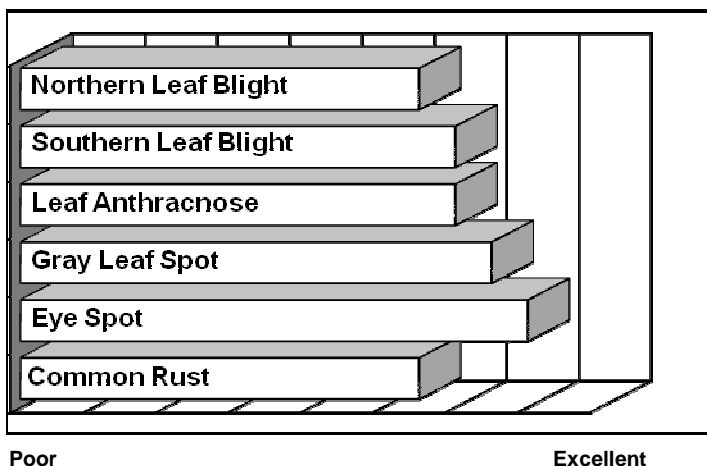

DISEASE TOLERANCE

Application	Excellent	Very Good	Good	Fair
MANAGEMENT				
High Input Management	X			
Low Input Management				X
Corn after Corn	X			
No Till/Limited Tillage	X			
Delayed Harvest	X			
Silage Use				X
PLANT POPULATIONS				
Less Than Optimum				X
Optimum Population	30,000 – 34,000 plants/acre			
More Than Optimum	X