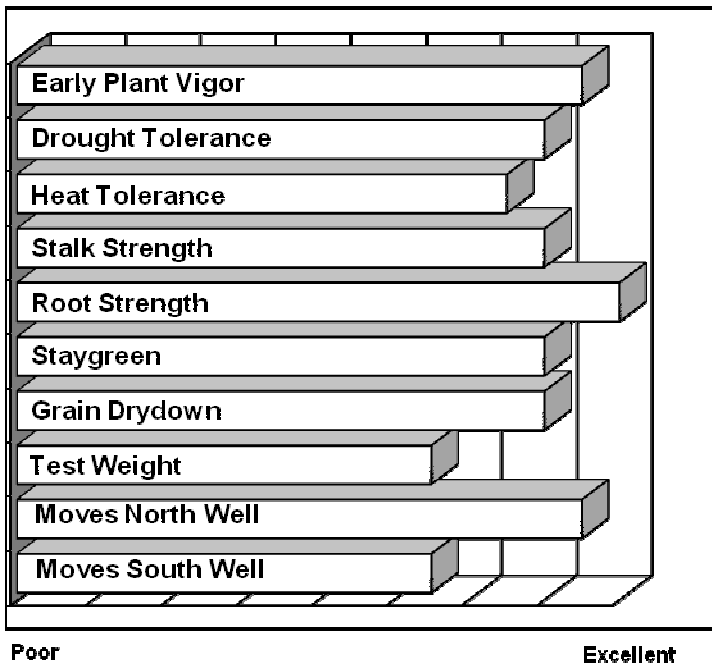

- **Impressive, new, healthy hybrid with Liberty® herbicide tolerance**
- **Very healthy, eye appealing plants with outstanding stalk and root strength**
- **Big yield performance response on good soils with high yield management**
- **Best adapted in the central and eastern cornbelt, good northern movement**
- **“Must Use Hybrid” on high yielding prairie type soils in the central cornbelt**

AGRONOMICS

PLANT CHARACTERISTICS

Plant Height	Medium
Ear Height	Medium
Leaf Attitude	Upright
Ear Type	Girthy, Mod.
Flex	
Kernel Rows	16-18
Cob Color	Red
Husk Cover	Complete
Ear Shank Length	Medium
Flowering for Maturity	Late
Black Layer for Maturity	Average