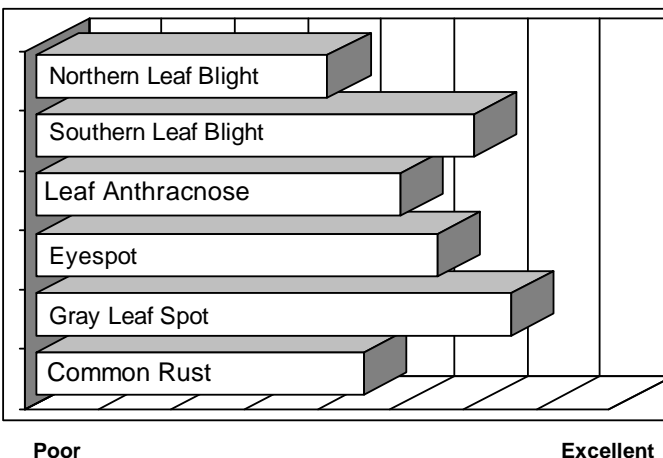

DISEASE TOLERANCE

Application	Excellent	Very Good	Good	Fair
MANAGEMENT				
High Input Management	X			
Low Input Management		X		
Corn after Corn	X			
No Till/Limited Tillage	X			
Delayed Harvest	X			
Silage Use			X	
PLANT POPULATIONS				
Less Than Optimum			X	
Optimum Population	28,000 - 34,000 plants/acre			
More Than Optimum		X