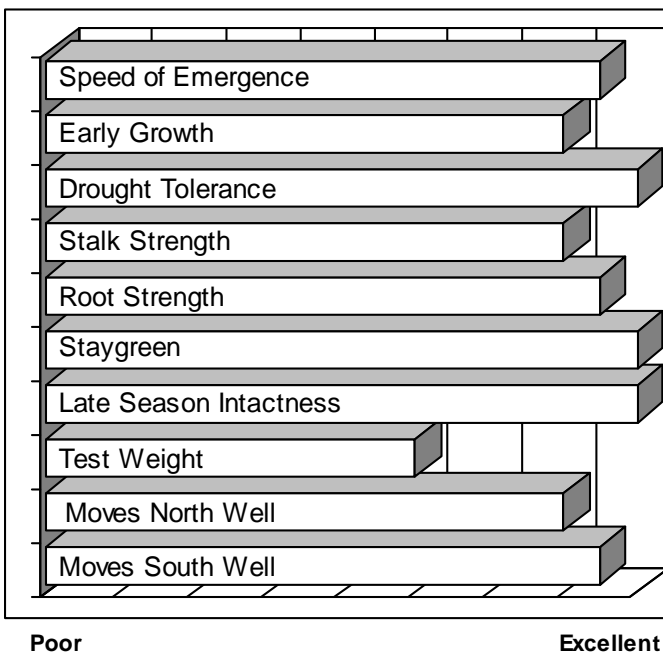

- Quad stack with Agrisure™ corn borer and rootworm control
- Added flexibility with both glyphosate and Liberty® tolerances
- Healthy, intact plants with a natural pale green canopy
- Large root system adds excellent stress tolerance and standability
- Multi years of impressive performance over a wide area of adaptation
- Moderate flex ears with fast drying grain

AGRONOMICS

PLANT CHARACTERISTICS

Plant Height	Medium Tall
Ear Height	Medium
Leaf Attitude	Semi Upright
Ear Type	Moderate Flex
Kernel Rows	16 - 18
Cob Color	Red
Husk Cover	Good
GDUs to Flower	1340
GDUs to Maturity	2740

DISEASE TOLERANCE

Application	Excellent	Very Good	Good	Fair
MANAGEMENT				
High Input Management	X			
Low Input Management		X		
Corn after Corn	X			
No Till/Limited Tillage	X			
Delayed Harvest	X			
Silage Use			X	
PLANT POPULATIONS				
Less Than Optimum			X	
Optimum Population	28,000 - 34,000 plants/acre			
More Than Optimum		X		