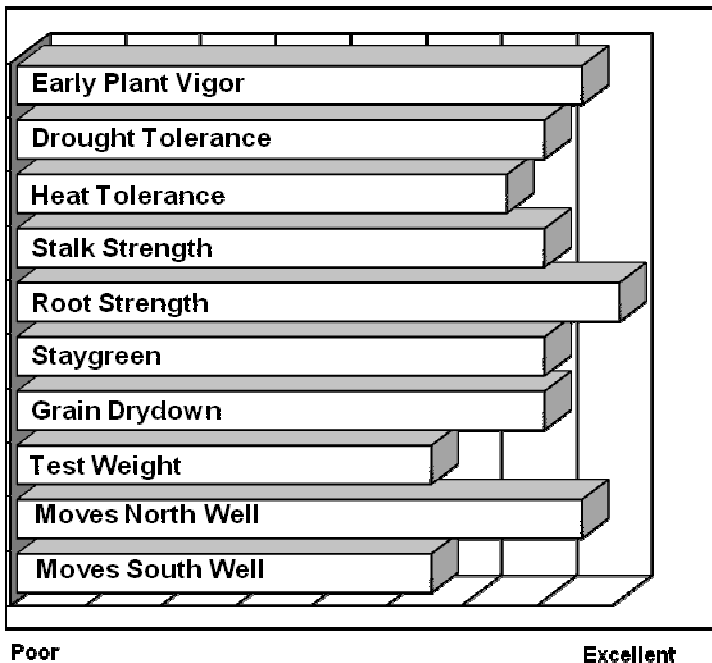

- **Impressive, new, healthy hybrid with Agrisure® Quad Technology**
- **Healthy, eye appealing plants with outstanding stalk and root strength**
- **Big yield performance response on good soils with high yield management**
- **Best adapted in the central and eastern cornbelt, good northern movement**
- **“Must Use Hybrid” on high yielding prairie type soils in the central cornbelt**

AGRONOMICS

PLANT CHARACTERISTICS

Plant Height	Medium
Ear Height	Medium
Leaf Attitude	Upright
Ear Type	Girthy, Mod.
Flex	
Kernel Rows	16-18
Cob Color	Red
Husk Cover	Complete
Ear Shank Length	Medium
Flowering for Maturity	Late
Black Layer for Maturity	Average