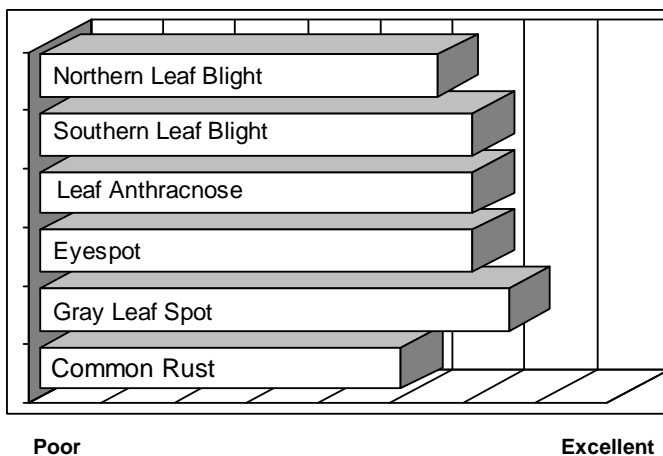

DISEASE TOLERANCE

Application	Excellent	Very Good	Good	Fair
MANAGEMENT				
High Input Management	X			
Low Input Management		X		
Corn after Corn	X			
No Till/Limited Tillage		X		
Delayed Harvest	X			
Silage Use			X	
PLANT POPULATIONS				
Less Than Optimum			X	
Optimum Population	30,000 – 34,000 plants/acre			
More Than Optimum		X