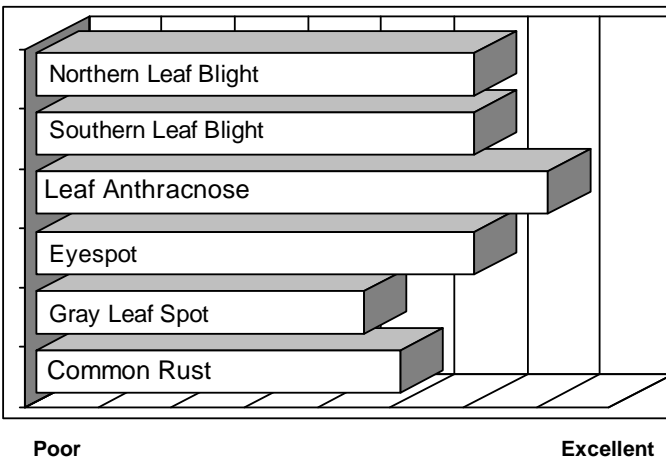

DISEASE TOLERANCE

Application	Excellent	Very Good	Good	Fair
MANAGEMENT				
High Input Management	X			
Low Input Management				X
Corn after Corn		X		
No Till/Limited Tillage	X			
Delayed Harvest		X		
Silage Use			X	
PLANT POPULATIONS				
Less Than Optimum				X
Optimum Population	28,000 – 34,000 plants/acre			
More Than Optimum		X