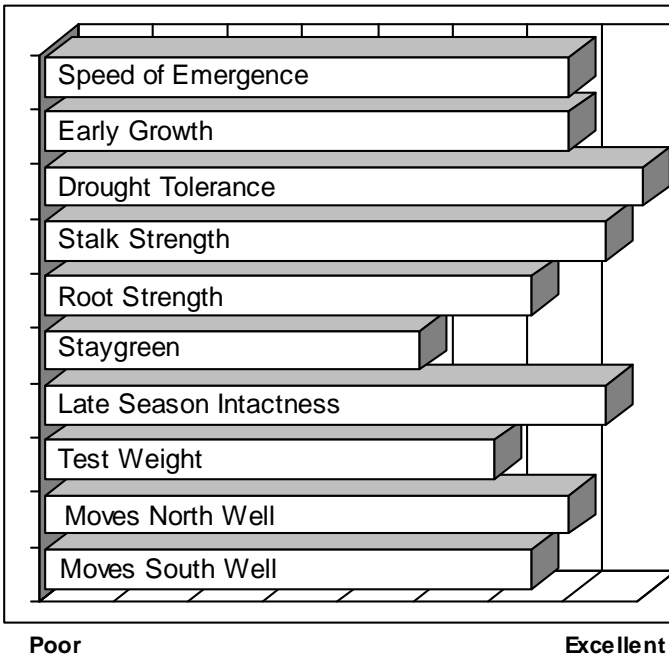

- **High yields with YieldGard VT Triple™ corn borer and rootworm control**
- **Outstanding top end yield potential with high yield management**
- **Big girthy ears with good quality grain on plants that stand well to harvest**
- **Moves north well in adapted area as a high yielding full season option**
- **Big potential yields in the northern third of the central cornbelt**

AGRONOMICS

PLANT CHARACTERISTICS

Plant Height	Medium Tall
Ear Height	Medium
Leaf Attitude	Lax, semi-flat
Ear Type	Girthy, Mod. Flex
Kernel Rows	16 - 20
Cob Color	Pink
Husk Cover	Good
GDUs to Flower	1340
GDUs to Maturity	2670

DISEASE TOLERANCE

Application	Excellent	Very Good	Good	Fair
MANAGEMENT				
High Input Management	X			
Low Input Management				X
Corn after Corn		X		
No Till/Limited Tillage	X			
Delayed Harvest		X		
Silage Use			X	
PLANT POPULATIONS				
Less Than Optimum				X
Optimum Population	28,000 – 34,000 plants/acre			
More Than Optimum		X		