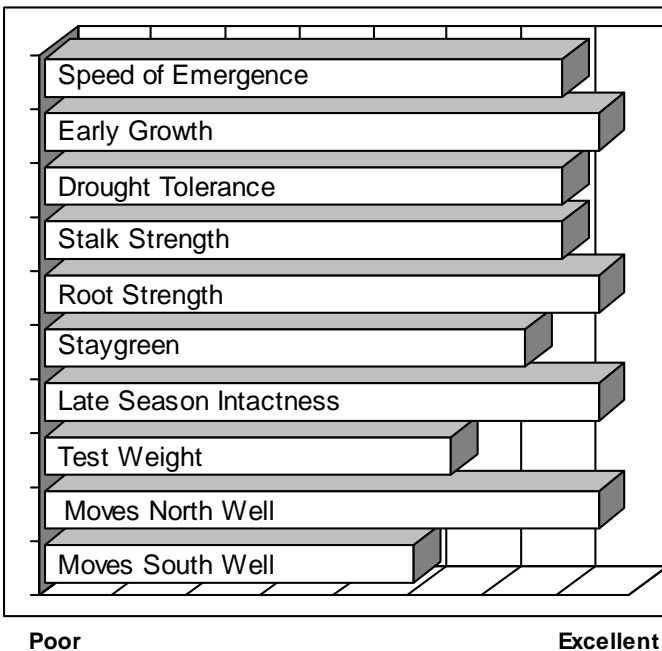

- **YieldGard VT Triple™ corn borer and rootworm control**
- **Excellent combination of high yields and dry grain at harvest**
- **Husks flare open at maturity allowing fast grain drydown**
- **Intact plants at harvest with very good root and stalk strength**
- **Nice response to high yield management and higher plant populations**

AGRONOMICS

PLANT CHARACTERISTICS

Plant Height	Medium Tall
Ear Height	Medium
Leaf Attitude	Semi Upright
Ear Type	Girthy, Mod. Flex
Kernel Rows	16 - 18
Cob Color	Red
Husk Cover	Medium
GDUs to Flower	1260
GDUs to Maturity	2400

DISEASE TOLERANCE

Application	Excellent	Very Good	Good	Fair
MANAGEMENT				
High Input Management	X			
Low Input Management			X	
Corn after Corn	X			
No Till/Limited Tillage	X			
Delayed Harvest		X		
Silage Use			X	
PLANT POPULATIONS				
Less Than Optimum			X	
Optimum Population	28,000 – 34,000 plants/acre			
More Than Optimum	X			