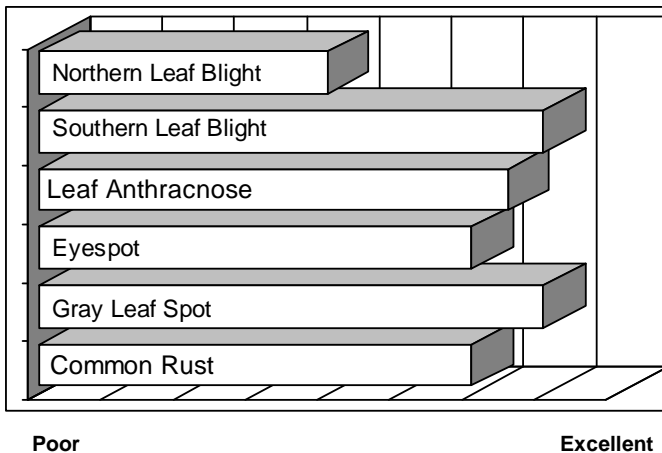

DISEASE TOLERANCE

Application	Excellent	Very Good	Good	Fair
MANAGEMENT				
High Input Management	X			
Low Input Management			X	
Corn after Corn	X			
No Till/Limited Tillage	X			
Delayed Harvest		X		
Silage Use			X	
PLANT POPULATIONS				
Less Than Optimum			X	
Optimum Population	28,000 – 34,000 plants/acre			
More Than Optimum	X