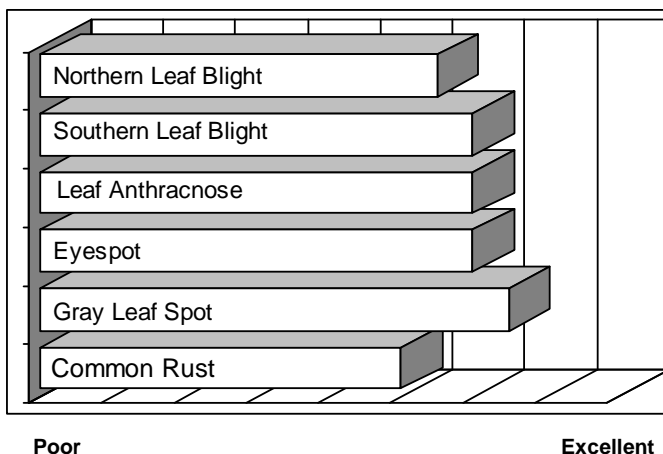

DISEASE TOLERANCE

Application	Excellent	Very Good	Good	Fair
MANAGEMENT				
High Input Management	X			
Low Input Management		X		
Corn after Corn	X			
No Till/Limited Tillage		X		
Delayed Harvest	X			
Silage Use			X	
PLANT POPULATIONS				
Less Than Optimum			X	
Optimum Population	30,000 – 34,000 plants/acre			
More Than Optimum		X