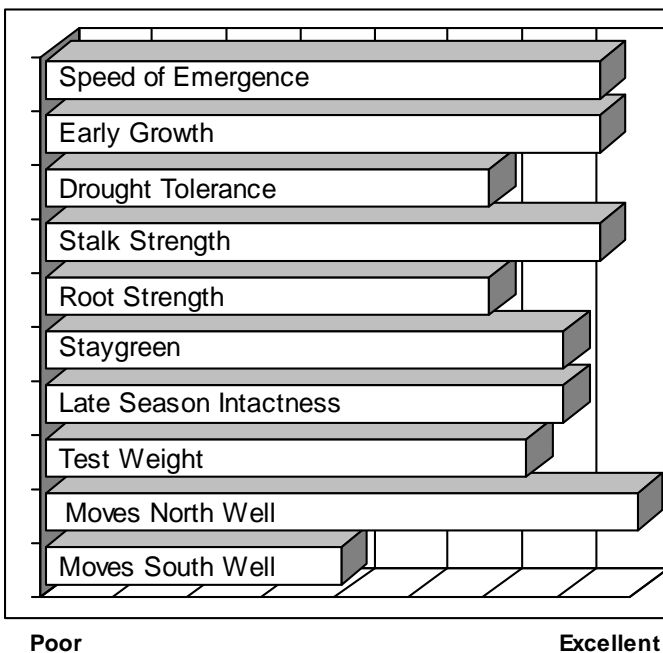

- **Exciting new high yield potential for this maturity**
- **Very consistent ear development with stable top yields**
- **Grain sets up and finishes well, allowing good northern movement**
- **Promising new genetics with very impressive test results in 2006-07**
- **Moderate flex ears with very good grain quality, high test weight**

AGRONOMICS

PLANT CHARACTERISTICS

Plant Height	Medium
Ear Height	Medium
Leaf Attitude	Mostly Upright
Ear Type	Moderate Flex
Kernel Rows	16
Cob Color	Pink
Husk Cover	Medium
GDUs to Flower	1220
GDUs to Maturity	2240

DISEASE TOLERANCE

Application	Excellent	Very Good	Good	Fair
MANAGEMENT				
High Input Management	X			
Low Input Management		X		
Corn after Corn	X			
No Till/Limited Tillage		X		
Delayed Harvest	X			
Silage Use			X	
PLANT POPULATIONS				
Less Than Optimum			X	
Optimum Population	30,000 – 34,000 plants/acre			
More Than Optimum		X		